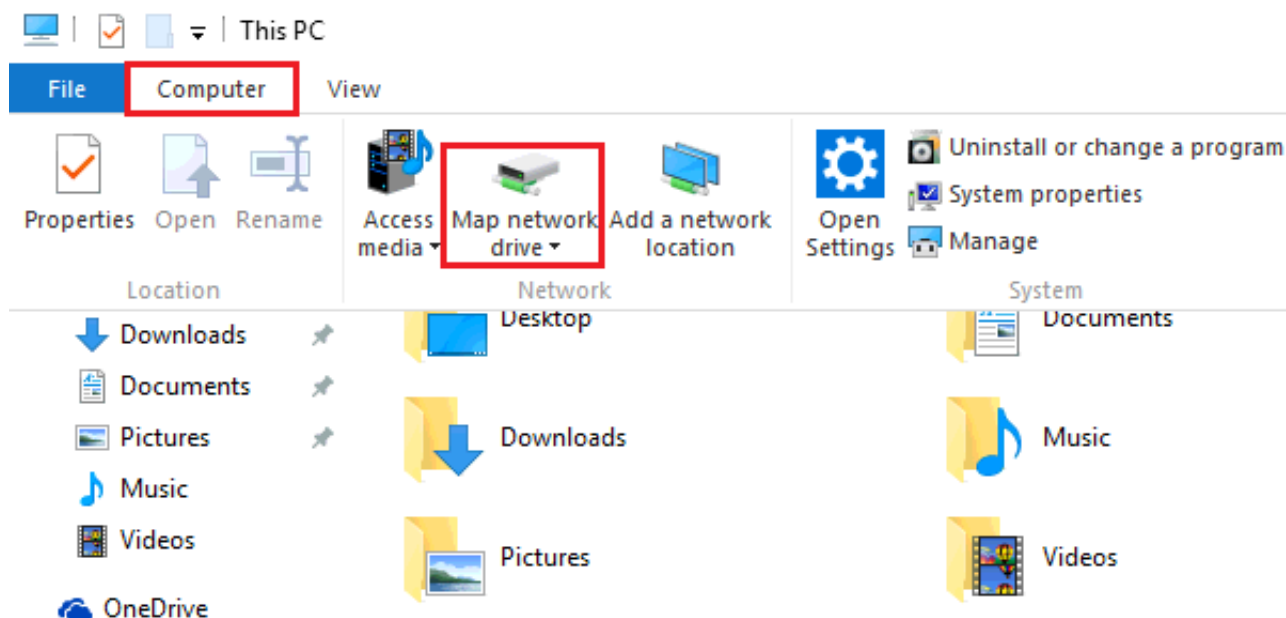

1. [network drive](#)
2. [network driver](#)
3. [network driver update](#)

Mac os mavericks iso google drive Go to the Finder in your Mac OS X, press Command + K, so that you will be able to get the “Connect to Server” window.. To map to network drives you should first know the appropriate network A new icon should appear on the desktop.. Below mentioned are the steps that you will have to follow Mac Mini late 2012 or newer.

network drive

network drive, network driver, network driver for windows 7, network driver for windows 10, network driver update, network drive not showing, network drive windows 10, network driver not working, network drive not connecting, network drive mac [new hindi movie shuddh desi romance watch online](#)

This will provide you with the opportunity to save a lot of time on a daily basis.. Now you can enter the login user name and the password Upon entering the credentials, you can click OK to complete mounting the network drive.. Mar 17, 2020 How To Map A Network Drive in Mac OS X Mark Price March 17, 2020 15:46.. Now you will be able to see the network drive on the desktop You can also locate it in the Finder window sidebar.. You can go through these two methods and select the most convenient method out of them. [Windows Updates Crack Keygen](#)

[Adobe Acrobat Reader Download Page For Mac](#)

network driver

[Maxim DI Pro Suite Keygen Idm](#)