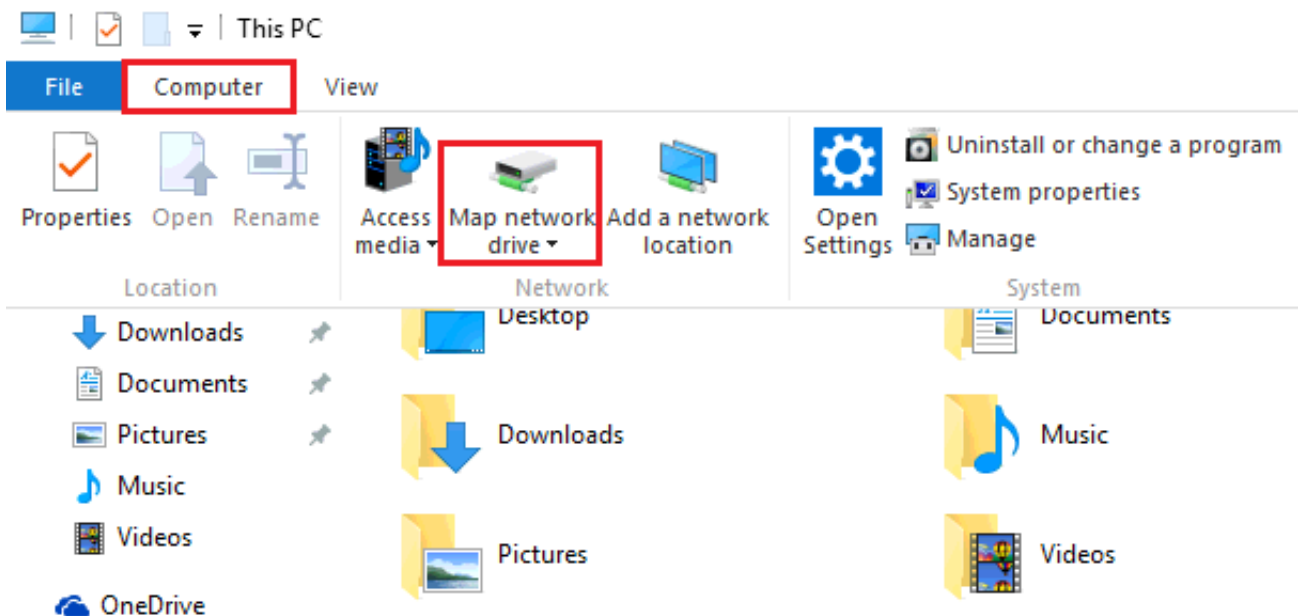

**DOWNLOAD**

**DOWNLOAD**

[Mac Os Map A Network Drive](#)

[Mac Os Map A Network Drive](#)

**DOWNLOAD**

**DOWNLOAD**

---

When you connect to a shared folder on a remote computer, it is known as mapping a drive or mounting a volume.. Mac Os Map Network Drive ScriptHow To Map A Network Drive In Mac OsMac Os Map A Network Drive MacMac Os Map A Network Drive SoftwareTwo different methods are available for you to map a network drive on a Mac.. Follow these directions to map a network drive using a OS X computer Before you Begin.

1. [network drive](#)
2. [network driver](#)
3. [network driver update](#)

Mac os mavericks iso google drive Go to the Finder in your Mac OS X, press Command + K, so that you will be able to get the “Connect to Server” window.. To map to network drives you should first know the appropriate network A new icon should appear on the desktop.. Below mentioned are the steps that you will have to follow Mac Mini late 2012 or newer.